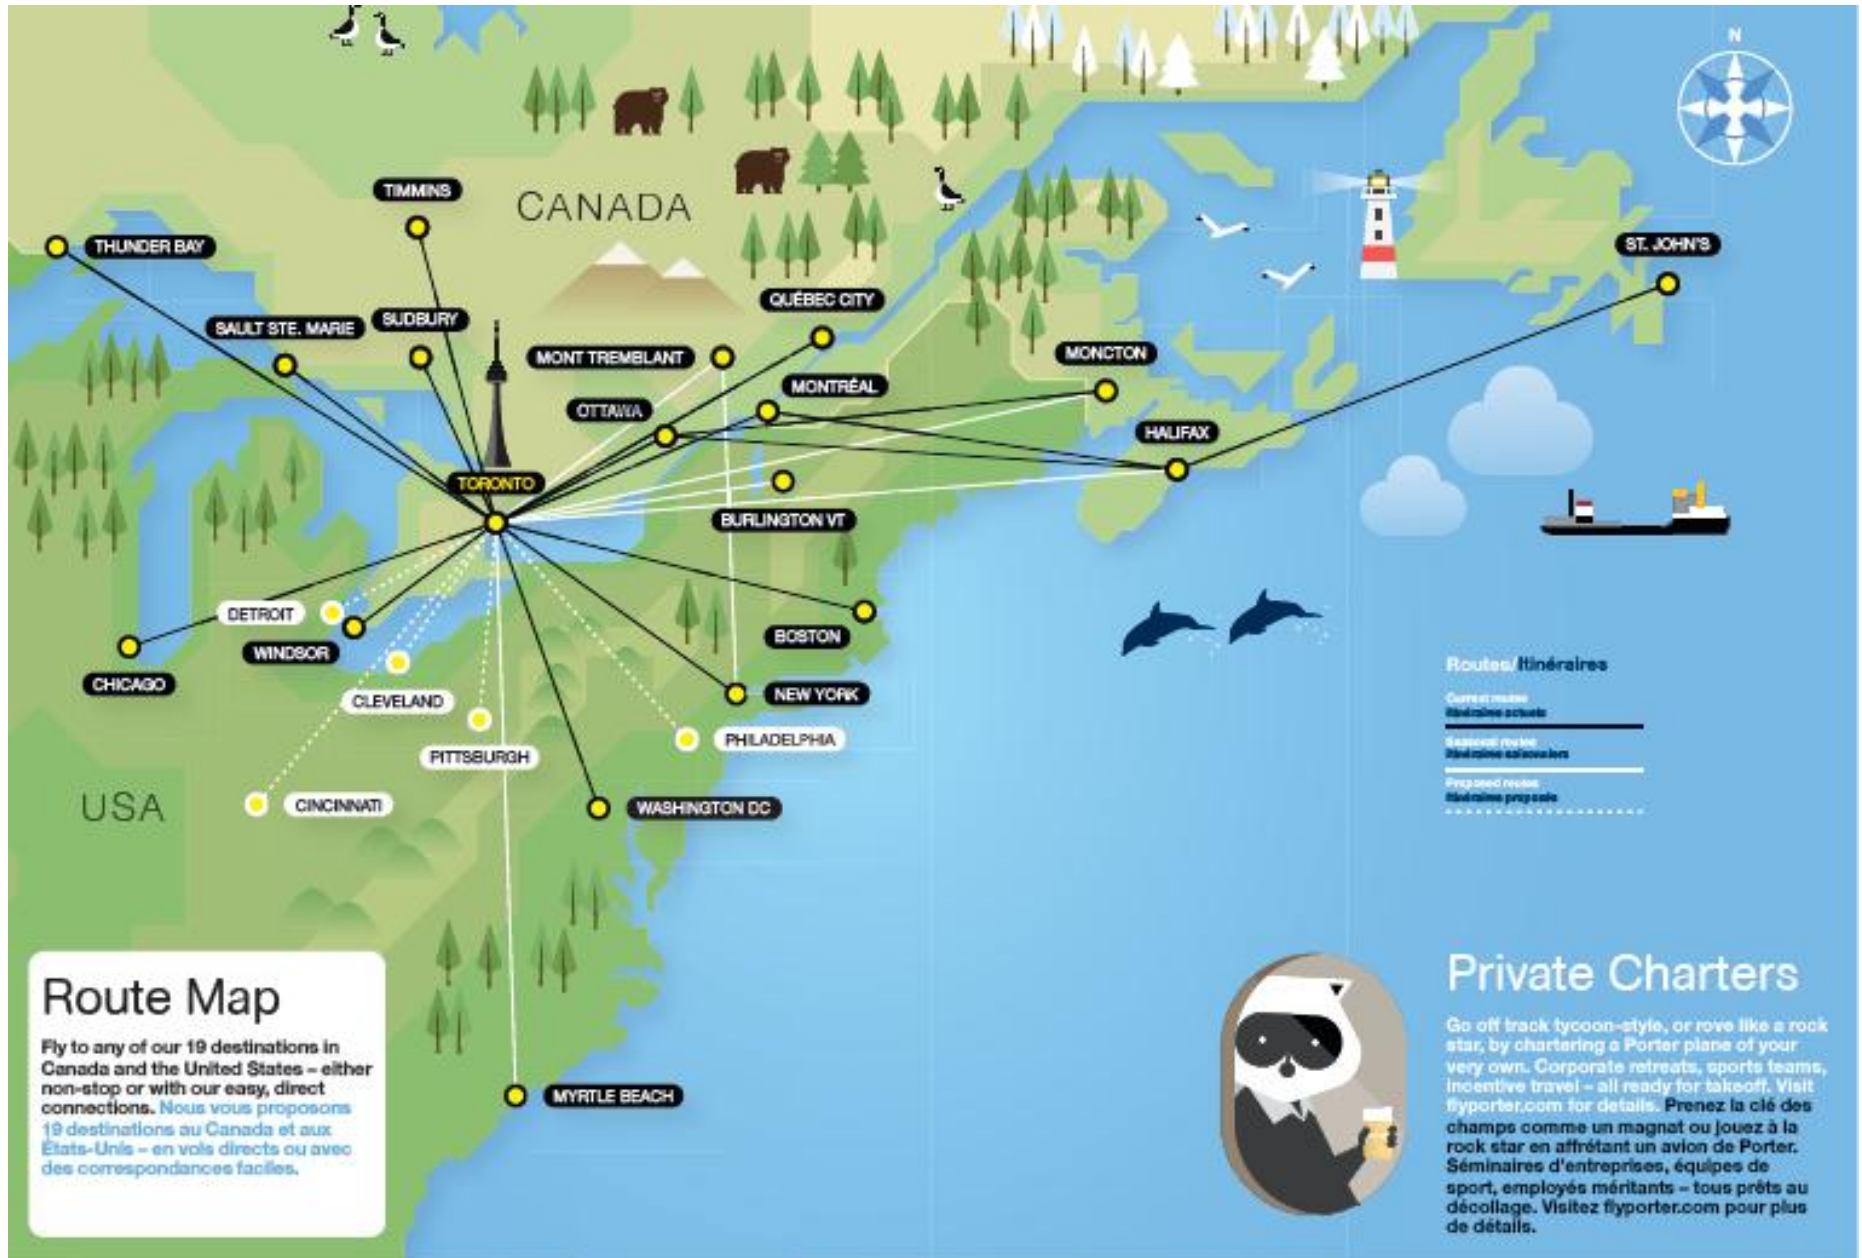

Route Map

porter