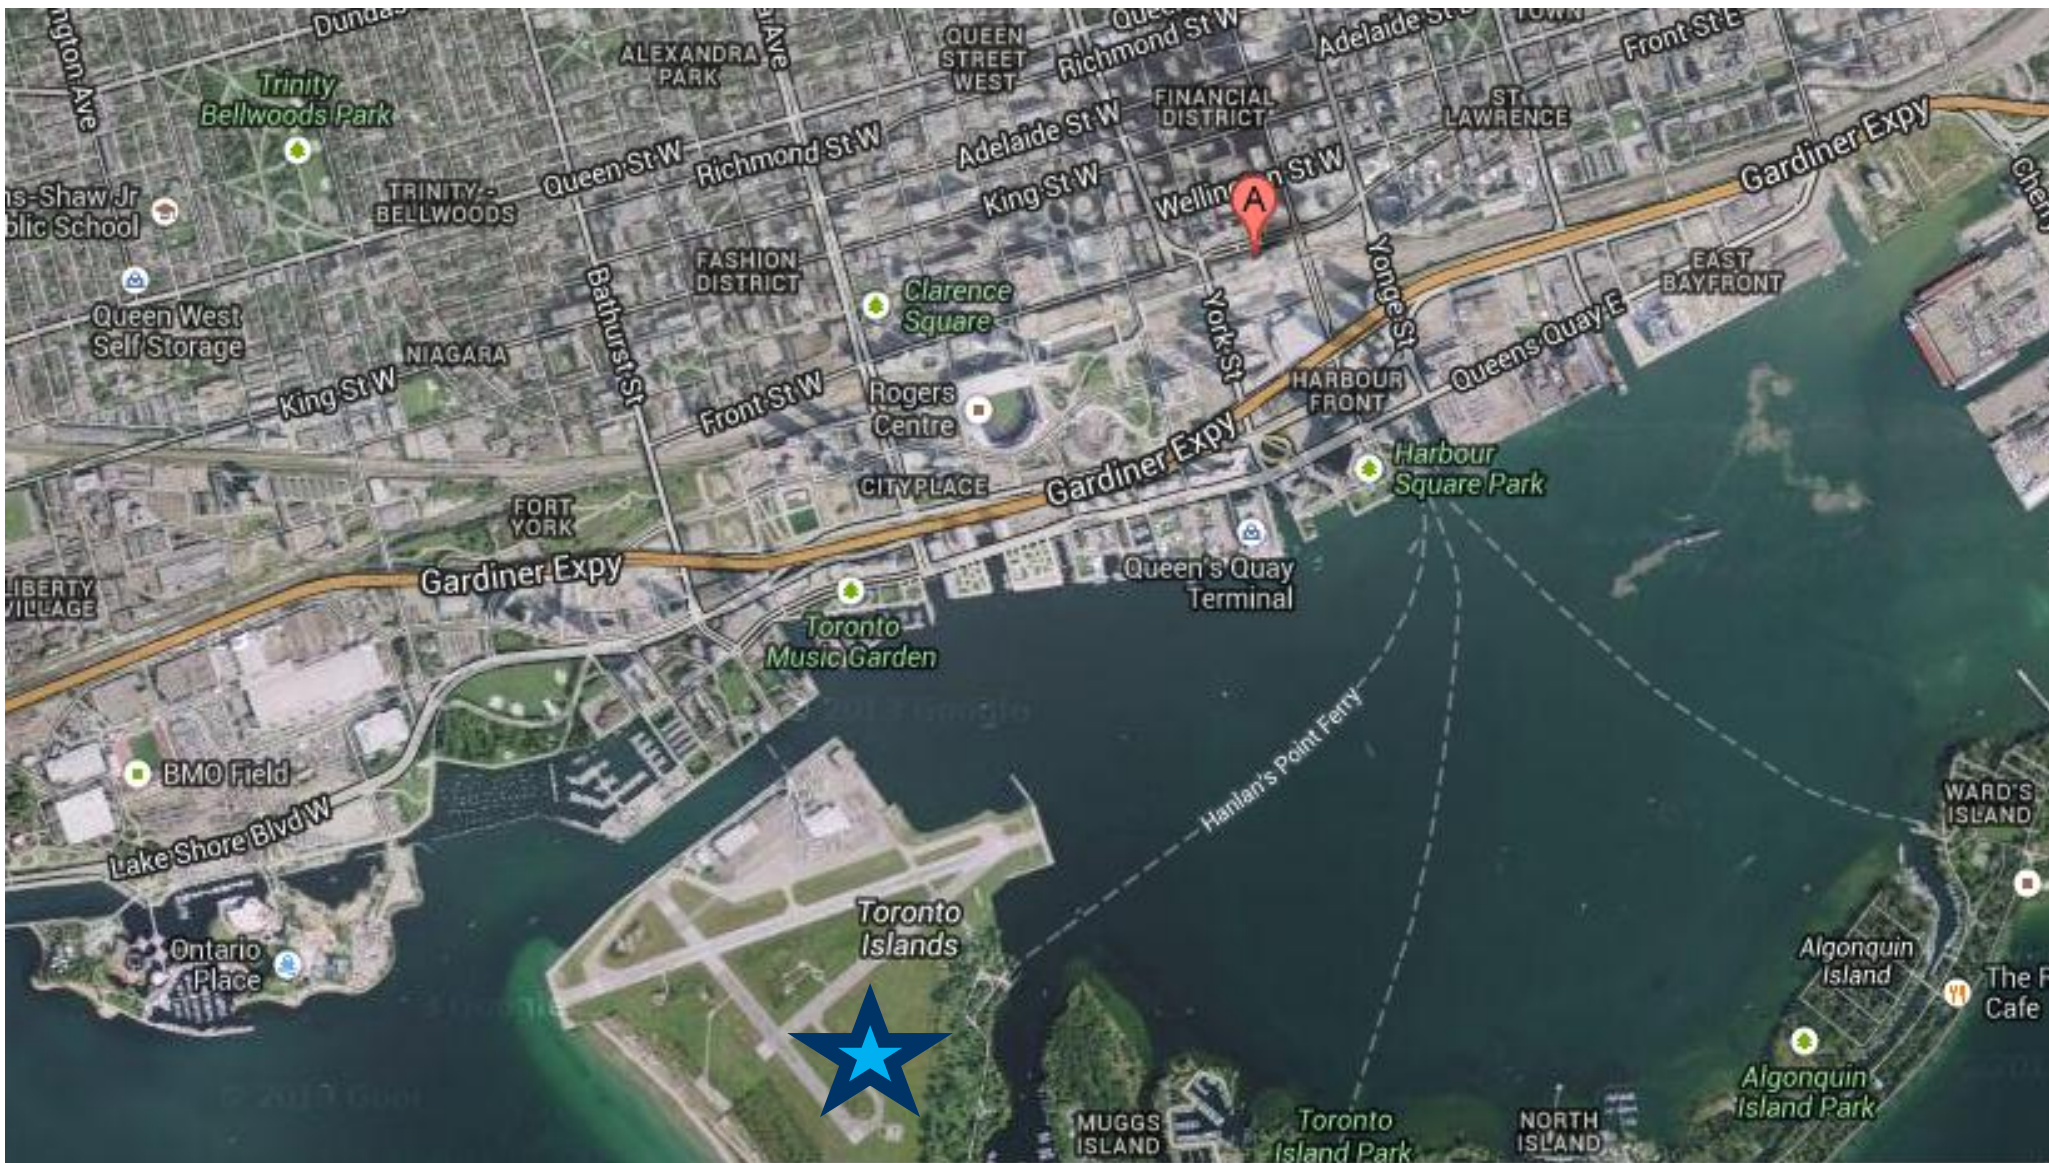

Toronto Landscape

porter

Competitors use Pearson International Airport

- Located outside Toronto in suburban Mississauga 25 miles from downtown
- \$75 each way in taxi costs and at least 1 ½ hrs commute to downtown

Landing just 1 mile from Downtown Toronto.

Porter provides free transfers to Union Station – across from the Fairmont Royal York Hotel. Saving time and money

porter

Billy Bishop Toronto City Airport

porter

Convenience

- ✓ Porter's main hub is Toronto City Airport located 2.8km from the downtown Toronto
- ✓ Complimentary Toronto shuttle bus from airport to Union Station
- ✓ Fast check-in and security
- ✓ Frequent daily flights
- ✓ Key business and popular leisure centres as destinations

porter

Award-winning Customer Experience

porter

- ✓ Complimentary meals, beer, wine
- ✓ Business lounges for all passengers
- ✓ Porter's main hub is 2.8 km from downtown Toronto
- ✓ Complimentary Toronto shuttle bus to Union Station
- ✓ Fast check-in and security
- ✓ Frequent daily flights