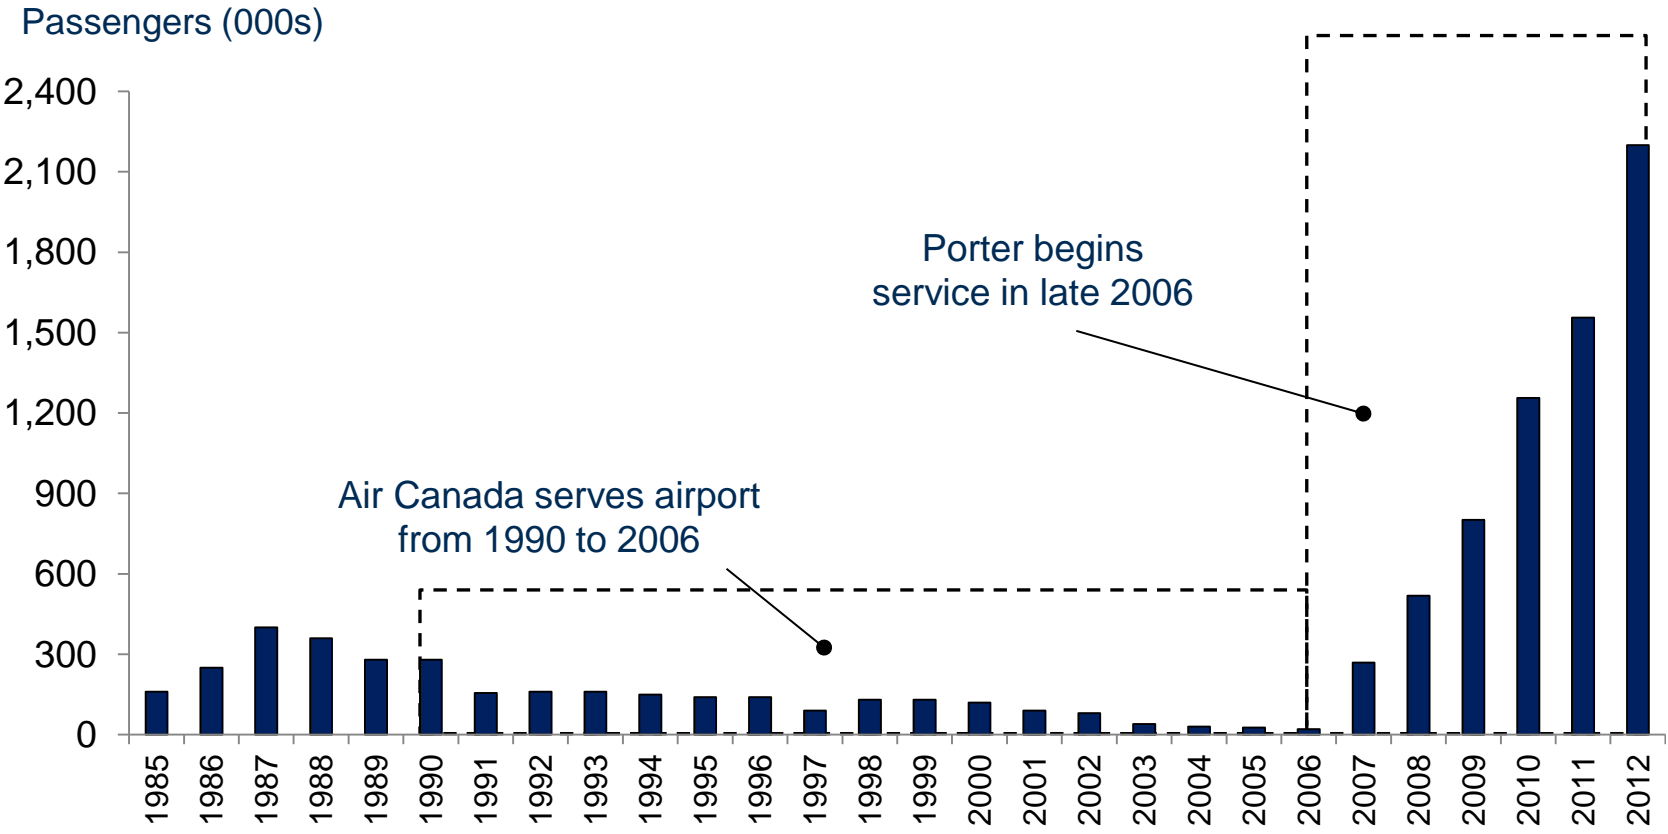

porter

Award-winning Customer Experience

porter

- ✓ Complimentary meals, beer, wine
- ✓ Business lounges for all passengers
- ✓ Porter's main hub is 2.8 km from downtown Toronto
- ✓ Complimentary Toronto shuttle bus to Union Station
- ✓ Fast check-in and security
- ✓ Frequent daily flights