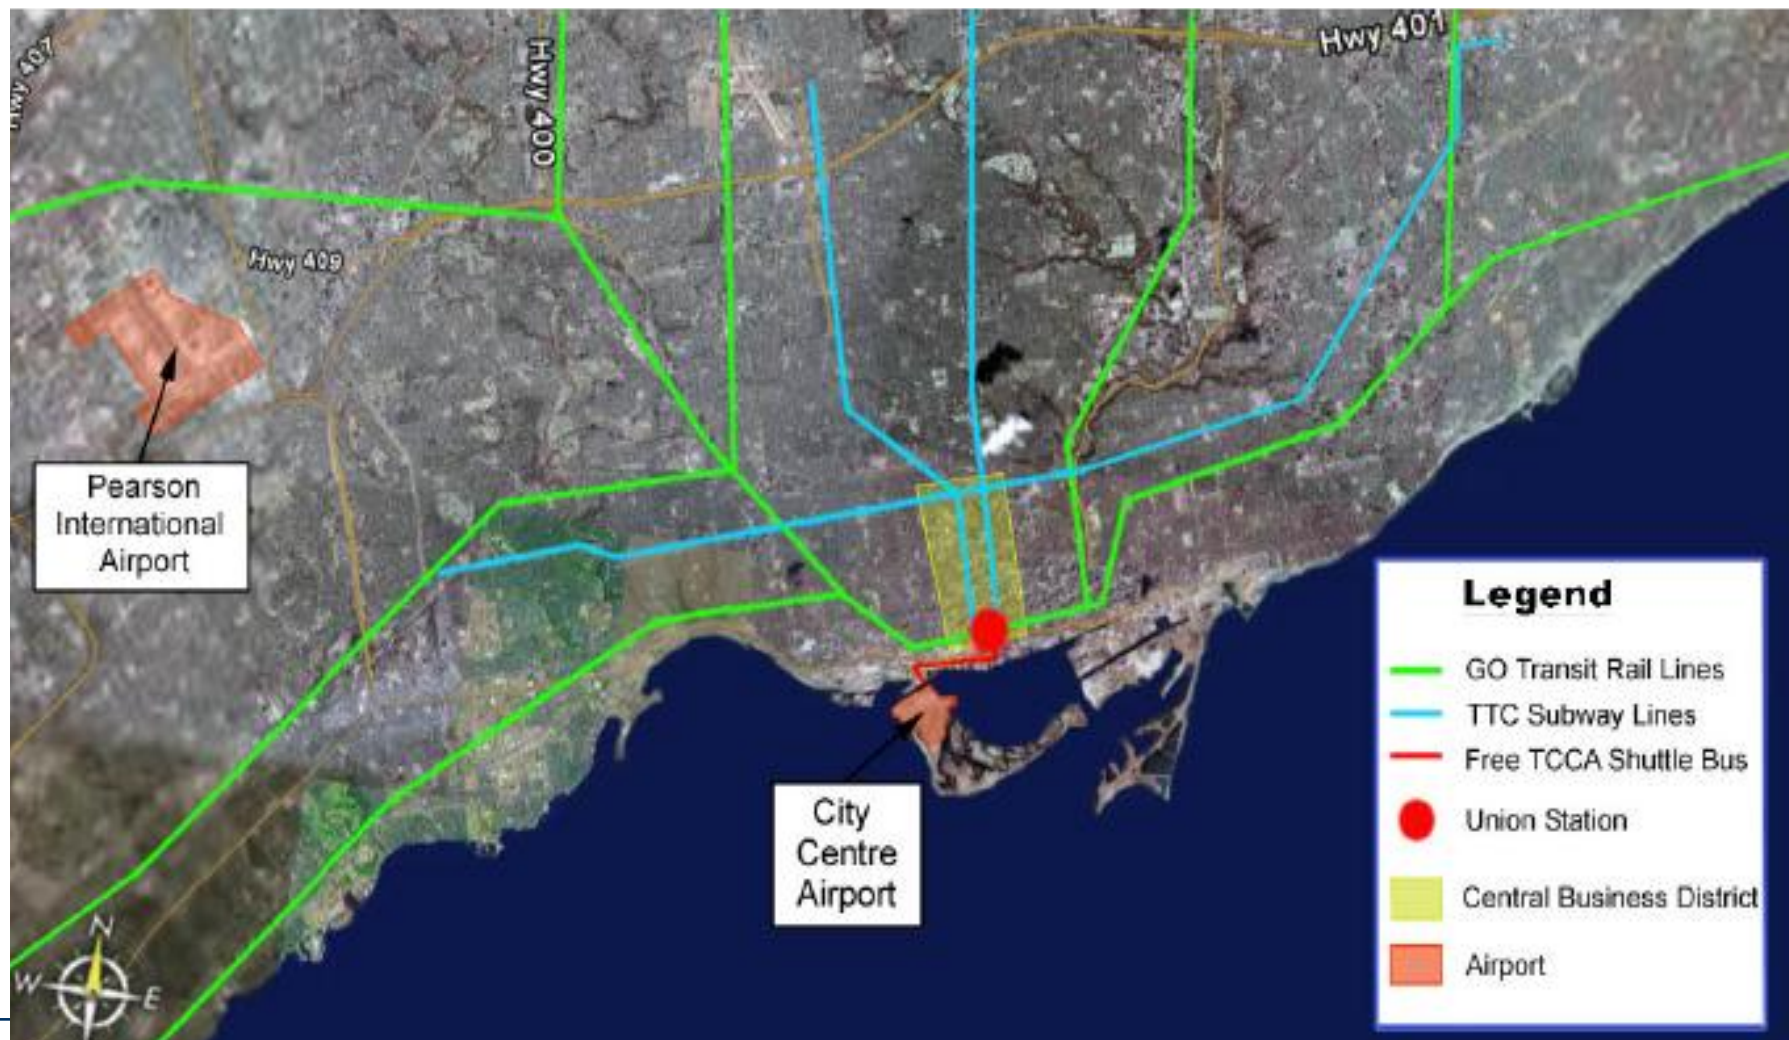

porter

Porter Today

porter

- ✓ First flight October 2006
- ✓ 3rd-largest scheduled carrier in Canada
- ✓ Best on-time performance of 3 major scheduled Canadian carriers
- ✓ 1,400 employees
- ✓ \$2 billion annual economic impact at Billy Bishop Toronto City Airport
- ✓ Fleet of 26 Bombardier Q400 aircraft
- ✓ 19 destinations in Canada and the U.S.
- ✓ 2.5 million passengers in 2012
- ✓ Over 10 million passengers since first flight

Toronto Landscape

porter

Competitors use Pearson International Airport

- Located outside Toronto in suburban Mississauga 25 miles from downtown
- \$75 each way in taxi costs and at least 1 ½ hrs commute to downtown

Landing just 1 mile from Downtown Toronto.

Porter provides free transfers to Union Station – across from the Fairmont Royal York Hotel. Saving time and money

porter

Billy Bishop Toronto City Airport

porter

Convenience

- ✓ Porter's main hub is Toronto City Airport located 2.8km from the downtown Toronto
- ✓ Complimentary Toronto shuttle bus from airport to Union Station
- ✓ Fast check-in and security
- ✓ Frequent daily flights
- ✓ Key business and popular leisure centres as destinations